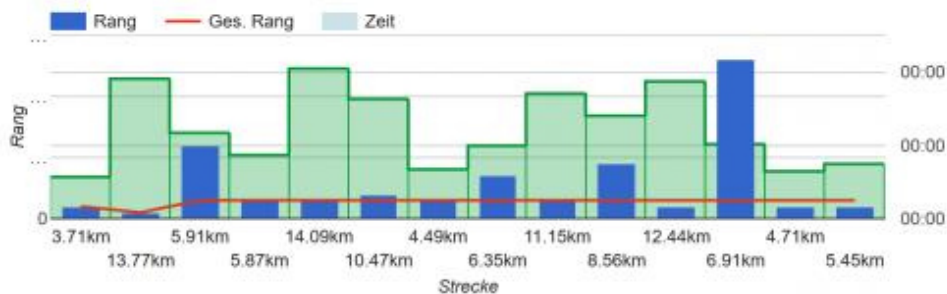

TV Oerlikon 1

Veranstaltung: SOLA-Stafette 2018
Startnummer: 775
Name: TV Oerlikon 1

Ergebnisliste	Etappe / Disziplin			Gesamt		
	Rang	Zeit	Rückstand	Rang	Zeit	Rückstand
	3					
Frel, Melina Bucheggplatz - Höggerberg	2	13:38	00:00:37,0	2	13:38	00:00:37,0
Lustenberger, Daniel Höggerberg - Buchlern	1	45:49		1	59:27	
Schüpbach, Kaspar Buchlern - Uetliberg	12	28:06	00:03:25,0	3	1:27:33	00:02:13,0
Valente, Stefano Uetliberg - Felsenegg	3	20:49	00:00:47,0	3	1:48:21	00:01:55,0
Charles-Mangeon, Benoit Felsenegg - Buchlern	3	49:08	00:01:22,0	3	2:37:28	00:02:42,0
Besse, Jean-Claude Buchlern - Höggerberg	4	39:10	00:03:27,0	3	3:16:38	00:01:56,0
Fazekas, Siro Höggerberg - Irchel	3	16:08	00:00:43,0	3	3:32:45	00:02:39,0
Wild, Yannic Irchel - Fluntern	7	23:52	00:01:53,0	3	3:56:36	00:03:37,0
Keller, David Fluntern - Forch	3	40:58	00:02:59,0	3	4:37:34	00:04:43,0
Etter, Franziska Forch - Egg	9	33:41	00:01:58,0	3	5:11:15	00:06:42,0
Wägeli, Patrik Egg - Zumikon	2	44:55	00:00:31,0	3	5:56:09	00:07:12,0
Schön, Viola Zumikon - Witikon	26	24:22	00:04:09,0	3	6:20:31	00:10:00,0
Flückiger, Armin Witikon - Fluntern	2	15:29	00:01:32,0	3	6:35:59	00:09:05,0
Oliver, Rubén Fluntern - Irchel	2	17:55	00:00:04,0	3	6:53:54	00:09:09,0